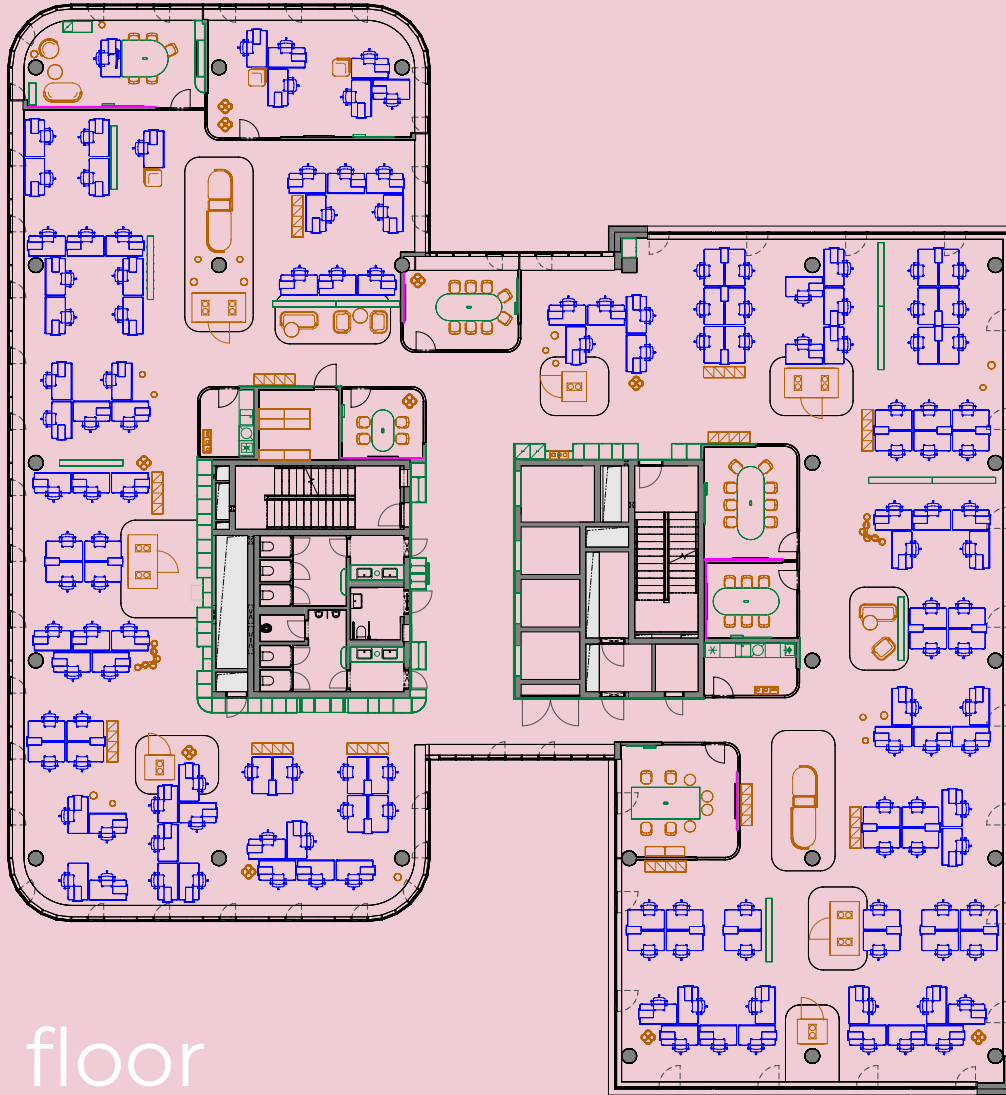

Winner of: Offices of the Year 2024

Number of floors: 12

Area: >12 000 m²

Time of realization: 4 months

1st floor

5th floor

10th floor

Visualization