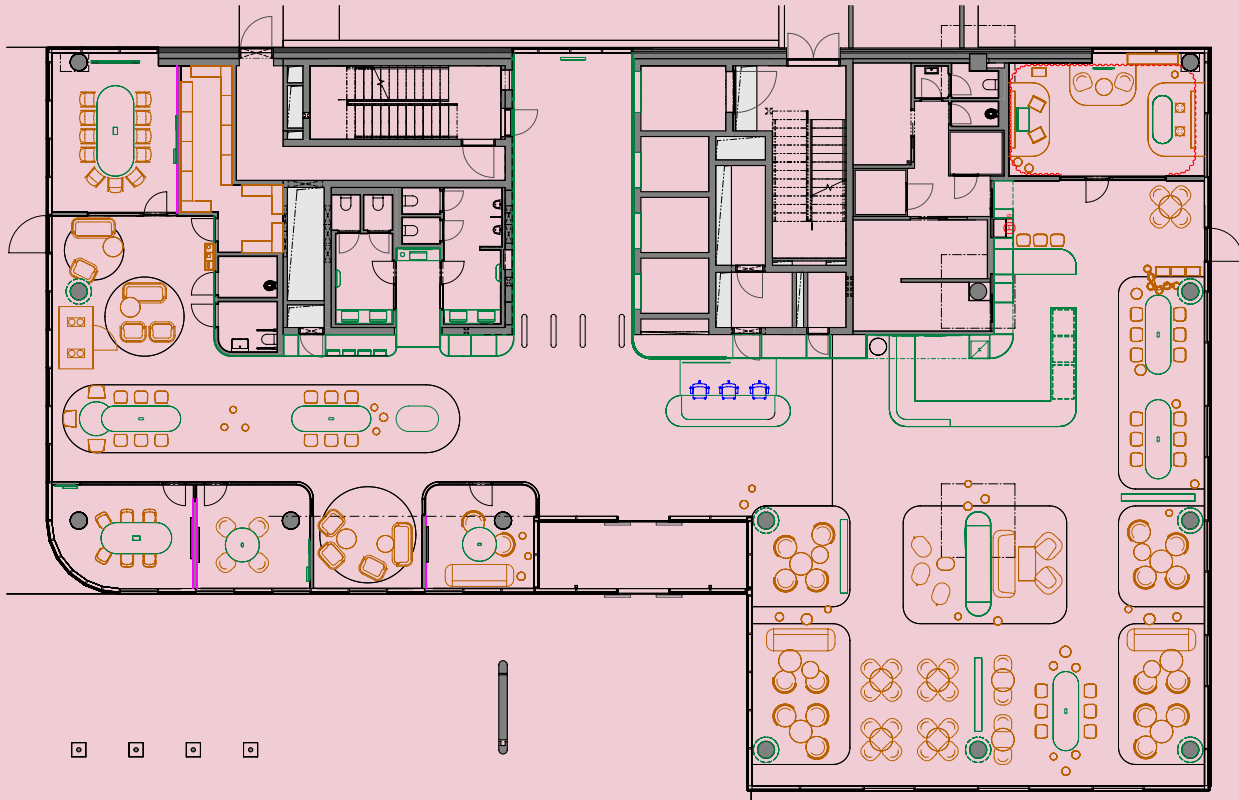

Winner of: Offices of the Year 2024

Number of floors: 12

Area: >12 000 m²

Time of realization: 4 months

1st floor

5th floor

10th floor

Visualization