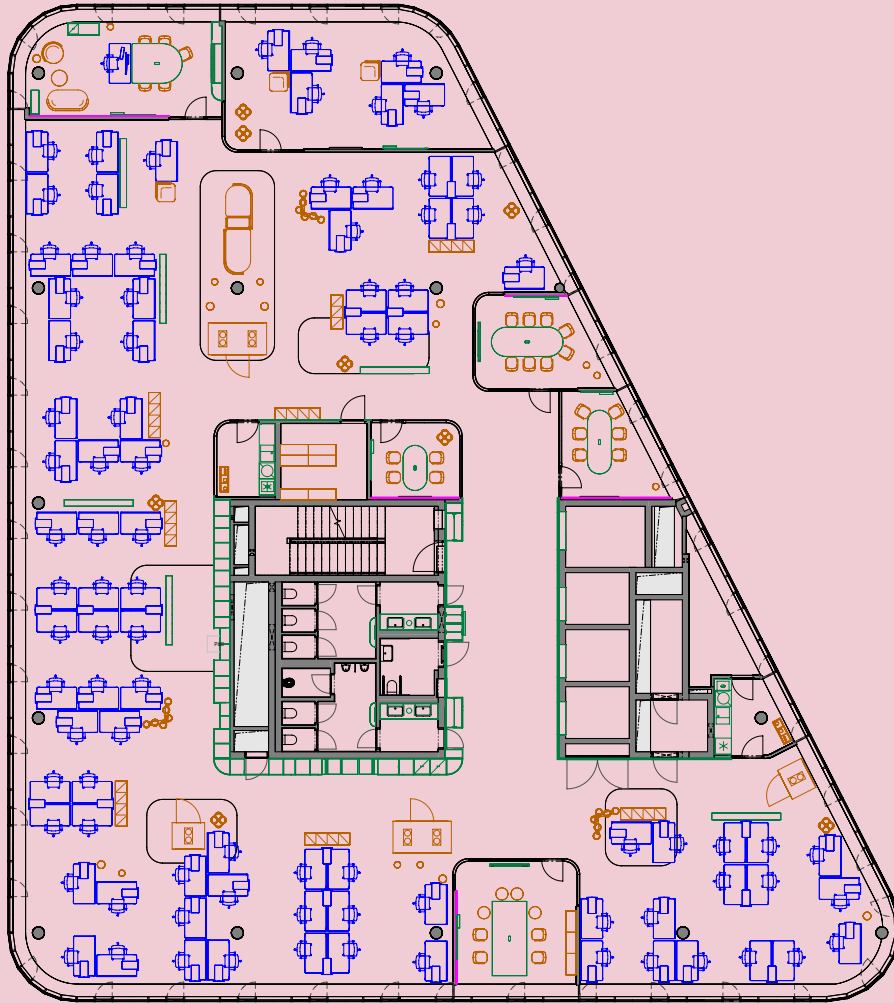

Winner of: Offices of the Year 2024

Number of floors: 12

Area: >12 000 m²

Time of realization: 4 months

1st floor

5th floor

10th floor

Visualization